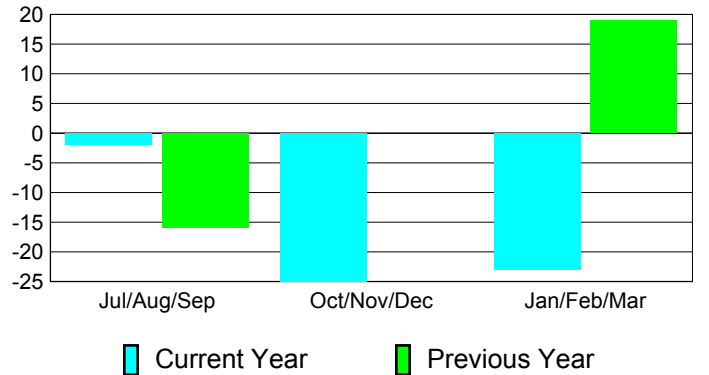

Gender Comparison 2010-2011

Jul/Aug/Sep

Oct/Nov/Dec

Jan/Feb/Mar

Male

Female